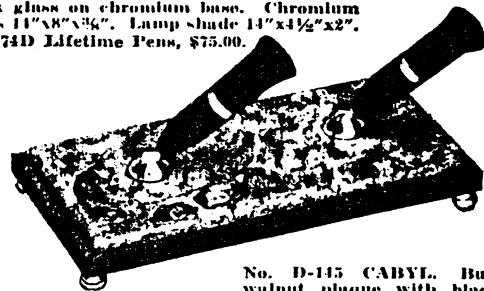

No. 327 CABON. Modernist lamp. Black glass on chromium base. Chromium arms supporting black shade. Base measures 11"x8"x3/4". Lamp shade 14"x1 1/2"x2". Height of shade 8". No. 327 with two No. 74D Lifetime Pens, $75.00.